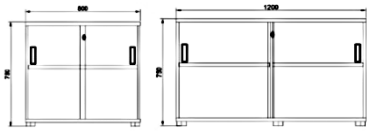

With continuous product development, design and specification are subjected to possible modification without prior notice.
為不斷改良產品質量，設計及規格日後若有更改，恕不另外通知。

BTC Series

BTC Series

The **BTC** series cabinet family comes with a full range of different choice of Cabinet height, width, door options and storage function. Backed with Materials in international standard, BT series cabinet is your essential Choice in office setup.

- Melamine Board in E0 Standard
- Full Range of Height and Width Options
- Available in Open Shelf, Sliding Door or Swing Door
- Sliding Door w/ Recessed Handle for Safety Concern
- Imported Locking Device

700-900Wmm 1000-1600Wmm

Sliding Door Cabinet H750

- BT-0707S-□ 700W x 400D x 750H
- BT-0708S-□ 800W x 400D x 750H
- BT-0709S-□ 900W x 400D x 750H
- BT-0710S-□ 1000W x 400D x 750H
- BT-0711S-□ 1100W x 400D x 750H
- BT-0712S-□ 1200W x 400D x 750H
- BT-0713S-□ 1300W x 400D x 750H
- BT-0714S-□ 1400W x 400D x 750H
- BT-0715S-□ 1500W x 400D x 750H
- BT-0716S-□ 1600W x 400D x 750H