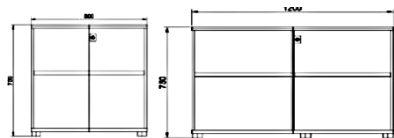

700-900Wmm 1000-1600Wmm

Open Shelf Cabinet H825

- BT-0807C-□ 700W x 400D x 825H
- BT-0808C-□ 800W x 400D x 825H
- BT-0809C-□ 900W x 400D x 825H
- BT-0810C-□ 1000W x 400D x 825H
- BT-0811C-□ 1100W x 400D x 825H
- BT-0812C-□ 1200W x 400D x 825H
- BT-0813C-□ 1300W x 400D x 825H
- BT-0814C-□ 1400W x 400D x 825H
- BT-0815C-□ 1500W x 400D x 825H
- BT-0816C-□ 1600W x 400D x 825H

700-900Wmm 1000-1600Wmm

Open Shelf Cabinet H1210

- BT-1207C-□ 700W x 400D x 1210H
- BT-1208C-□ 800W x 400D x 1210H
- BT-1209C-□ 900W x 400D x 1210H
- BT-1210C-□ 1000W x 400D x 1210H
- BT-1211C-□ 1100W x 400D x 1210H
- BT-1212C-□ 1200W x 400D x 1210H
- BT-1213C-□ 1300W x 400D x 1210H
- BT-1214C-□ 1400W x 400D x 1210H
- BT-1215C-□ 1500W x 400D x 1210H
- BT-1216C-□ 1600W x 400D x 1210H

Open Shelf Cabinet H2025

- BT-2007C-□ 700W x 400D x 2025H
- BT-2008C-□ 800W x 400D x 2025H
- BT-2009C-□ 900W x 400D x 2025H
- BT-2010C-□ 1000W x 400D x 2025H
- BT-2011C-□ 1100W x 400D x 2025H
- BT-2012C-□ 1200W x 400D x 2025H
- BT-2013C-□ 1300W x 400D x 2025H
- BT-2014C-□ 1400W x 400D x 2025H
- BT-2015C-□ 1500W x 400D x 2025H
- BT-2016C-□ 1600W x 400D x 2025H