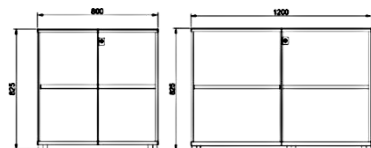

700-900Wmm 1000-1200Wmm

Swing Door Cabinet H825

- BT-0807W-□ 700W x 400D x 825H
- BT-0808W-□ 800W x 400D x 825H
- BT-0809W-□ 900W x 400D x 825H
- BT-0810W-□ 1000W x 400D x 825H
- BT-0811W-□ 1100W x 400D x 825H
- BT-0812W-□ 1200W x 400D x 825H