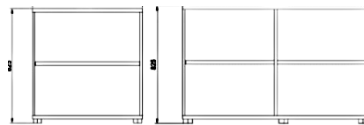

Sliding Door Cabinet H2025

- BT-2007S-□ 700W x 400D x 2025H
- BT-2008S-□ 800W x 400D x 2025H
- BT-2009S-□ 900W x 400D x 2025H
- BT-2010S-□ 1000W x 400D x 2025H
- BT-2011S-□ 1100W x 400D x 2025H
- BT-2012S-□ 1200W x 400D x 2025H
- BT-2013S-□ 1300W x 400D x 2025H
- BT-2014S-□ 1400W x 400D x 2025H
- BT-2015S-□ 1500W x 400D x 2025H
- BT-2016S-□ 1600W x 400D x 2025H

700-900Wmm 1000-1600Wmm

Open Shelf Cabinet H750

- BT-0707C-□ 700W x 400D x 750H
- BT-0708C-□ 800W x 400D x 750H
- BT-0709C-□ 900W x 400D x 750H
- BT-0710C-□ 1000W x 400D x 750H
- BT-0711C-□ 1100W x 400D x 750H
- BT-0712C-□ 1200W x 400D x 750H
- BT-0713C-□ 1300W x 400D x 750H
- BT-0714C-□ 1400W x 400D x 750H
- BT-0715C-□ 1500W x 400D x 750H
- BT-0716C-□ 1600W x 400D x 750H