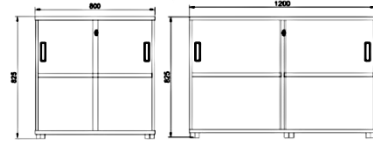

- Melamine Board in E0 Standard
- Full Range of Height and Width Options
- Available in Open Shelf, Sliding Door or Swing Door
- Sliding Door w/ Recessed Handle for Safety Concern
- Imported Locking Device

700-900Wmm 1000-1600Wmm

Sliding Door Cabinet H750

- BT-0707S-□ 700W x 400D x 750H
- BT-0708S-□ 800W x 400D x 750H
- BT-0709S-□ 900W x 400D x 750H
- BT-0710S-□ 1000W x 400D x 750H
- BT-0711S-□ 1100W x 400D x 750H
- BT-0712S-□ 1200W x 400D x 750H
- BT-0713S-□ 1300W x 400D x 750H
- BT-0714S-□ 1400W x 400D x 750H
- BT-0715S-□ 1500W x 400D x 750H
- BT-0716S-□ 1600W x 400D x 750H