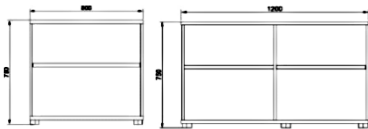

700-900Wmm 1000-1600Wmm

Sliding Door Cabinet H825

- BT-0807S-□ 700W x 400D x 825H
- BT-0808S-□ 800W x 400D x 825H
- BT-0809S-□ 900W x 400D x 825H
- BT-0810S-□ 1000W x 400D x 825H
- BT-0811S-□ 1100W x 400D x 825H
- BT-0812S-□ 1200W x 400D x 825H
- BT-0813S-□ 1300W x 400D x 825H
- BT-0814S-□ 1400W x 400D x 825H
- BT-0815S-□ 1500W x 400D x 825H
- BT-0816S-□ 1600W x 400D x 825H

700-900Wmm 1000-1600Wmm

Sliding Door Cabinet H1210

- BT-1207S-□ 700W x 400D x 1210H
- BT-1208S-□ 800W x 400D x 1210H
- BT-1209S-□ 900W x 400D x 1210H
- BT-1210S-□ 1000W x 400D x 1210H
- BT-1211S-□ 1100W x 400D x 1210H
- BT-1212S-□ 1200W x 400D x 1210H
- BT-1213S-□ 1300W x 400D x 1210H
- BT-1214S-□ 1400W x 400D x 1210H
- BT-1215S-□ 1500W x 400D x 1210H
- BT-1216S-□ 1600W x 400D x 1210H

Sliding Door Cabinet H2025

- BT-2007S-□ 700W x 400D x 2025H
- BT-2008S-□ 800W x 400D x 2025H
- BT-2009S-□ 900W x 400D x 2025H
- BT-2010S-□ 1000W x 400D x 2025H
- BT-2011S-□ 1100W x 400D x 2025H
- BT-2012S-□ 1200W x 400D x 2025H
- BT-2013S-□ 1300W x 400D x 2025H
- BT-2014S-□ 1400W x 400D x 2025H
- BT-2015S-□ 1500W x 400D x 2025H
- BT-2016S-□ 1600W x 400D x 2025H