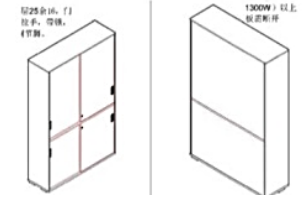

Sliding Door Cabinet H2025

- BT-2007S-□ 700W x 400D x 2025H
- BT-2008S-□ 800W x 400D x 2025H
- BT-2009S-□ 900W x 400D x 2025H
- BT-2010S-□ 1000W x 400D x 2025H
- BT-2011S-□ 1100W x 400D x 2025H
- BT-2012S-□ 1200W x 400D x 2025H
- BT-2013S-□ 1300W x 400D x 2025H
- BT-2014S-□ 1400W x 400D x 2025H
- BT-2015S-□ 1500W x 400D x 2025H
- BT-2016S-□ 1600W x 400D x 2025H