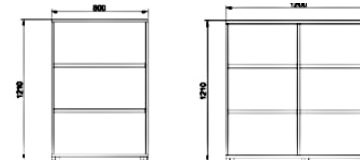

700-900Wmm 1000-1600Wmm

Open Shelf Cabinet H750

- BT-0707C-□ 700W x 400D x 750H
- BT-0708C-□ 800W x 400D x 750H
- BT-0709C-□ 900W x 400D x 750H
- BT-0710C-□ 1000W x 400D x 750H
- BT-0711C-□ 1100W x 400D x 750H
- BT-0712C-□ 1200W x 400D x 750H
- BT-0713C-□ 1300W x 400D x 750H
- BT-0714C-□ 1400W x 400D x 750H
- BT-0715C-□ 1500W x 400D x 750H
- BT-0716C-□ 1600W x 400D x 750H

700-900Wmm 1000-1600Wmm

Open Shelf Cabinet H825

- BT-0807C-□ 700W x 400D x 825H
- BT-0808C-□ 800W x 400D x 825H
- BT-0809C-□ 900W x 400D x 825H
- BT-0810C-□ 1000W x 400D x 825H
- BT-0811C-□ 1100W x 400D x 825H
- BT-0812C-□ 1200W x 400D x 825H
- BT-0813C-□ 1300W x 400D x 825H
- BT-0814C-□ 1400W x 400D x 825H
- BT-0815C-□ 1500W x 400D x 825H
- BT-0816C-□ 1600W x 400D x 825H

700-900Wmm 1000-1600Wmm

Open Shelf Cabinet H1210

- BT-1207C-□ 700W x 400D x 1210H
- BT-1208C-□ 800W x 400D x 1210H
- BT-1209C-□ 900W x 400D x 1210H
- BT-1210C-□ 1000W x 400D x 1210H
- BT-1211C-□ 1100W x 400D x 1210H
- BT-1212C-□ 1200W x 400D x 1210H
- BT-1213C-□ 1300W x 400D x 1210H
- BT-1214C-□ 1400W x 400D x 1210H
- BT-1215C-□ 1500W x 400D x 1210H
- BT-1216C-□ 1600W x 400D x 1210H