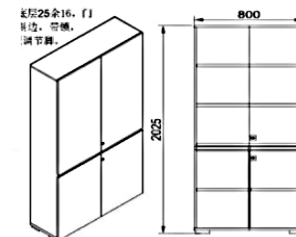

Swing Door Cabinet H750

- BT-0707W-□ 700W x 400D x 750H
- BT-0708W-□ 800W x 400D x 750H
- BT-0709W-□ 900W x 400D x 750H
- BT-0710W-□ 1000W x 400D x 750H
- BT-0711W-□ 1100W x 400D x 750H
- BT-0712W-□ 1200W x 400D x 750H

Swing Door Cabinet H825

- BT-0807W-□ 700W x 400D x 825H
- BT-0808W-□ 800W x 400D x 825H
- BT-0809W-□ 900W x 400D x 825H
- BT-0810W-□ 1000W x 400D x 825H
- BT-0811W-□ 1100W x 400D x 825H
- BT-0812W-□ 1200W x 400D x 825H

Swing Door Cabinet H1210

- BT-1207W-□ 700W x 400D x 1210H
- BT-1208W-□ 800W x 400D x 1210H
- BT-1209W-□ 900W x 400D x 1210H
- BT-1210W-□ 1000W x 400D x 1210H
- BT-1211W-□ 1100W x 400D x 1210H
- BT-1212W-□ 1200W x 400D x 1210H

Swing Door Cabinet H2025

- BT-2007W-□ 700W x 400D x 2025H
- BT-2008W-□ 800W x 400D x 2025H
- BT-2009W-□ 900W x 400D x 2025H
- BT-2010W-□ 1000W x 400D x 2025H
- BT-2011W-□ 1100W x 400D x 2025H
- BT-2012W-□ 1200W x 400D x 2025H

	CAB-TCW-11-08	800*400*850
	CAB-TCW-11-12	1200*400*850
	CAB-TCG-11-08	800*400*850
	CAB-TCG-11-12	1200*400*850
	CAB-TCG-22-08	800*400*850

	CAB-TCG-22-12	1200*400*850
	CAB-TCW-22-08	800*400*850
	CAB-TCW-22-12	1200*400*850

	CAB-M2WD (BT-MP2)	402*470*503
	CAB-FS3WD (BT-CP3)	402*470*605/725
	CAB-M3WD (BT-MP3)	402*470*635
	CAB-F3WD (BT-FP3)	400*580*725
	CAB-CU	402*470*36