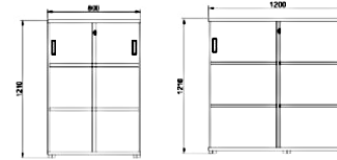

- Melamine Board in E0 Standard
- Full Range of Height and Width Options
- Available in Open Shelf, Sliding Door or Swing Door
- Sliding Door w/ Recessed Handle for Safety Concern
- Imported Locking Device

700-900Wmm 1000-1600Wmm

Sliding Door Cabinet H750

- BT-0707S-□ 700W x 400D x 750H
- BT-0708S-□ 800W x 400D x 750H
- BT-0709S-□ 900W x 400D x 750H
- BT-0710S-□ 1000W x 400D x 750H
- BT-0711S-□ 1100W x 400D x 750H
- BT-0712S-□ 1200W x 400D x 750H
- BT-0713S-□ 1300W x 400D x 750H
- BT-0714S-□ 1400W x 400D x 750H
- BT-0715S-□ 1500W x 400D x 750H
- BT-0716S-□ 1600W x 400D x 750H

700-900Wmm 1000-1600Wmm

Sliding Door Cabinet H825

- BT-0807S-□ 700W x 400D x 825H
- BT-0808S-□ 800W x 400D x 825H
- BT-0809S-□ 900W x 400D x 825H
- BT-0810S-□ 1000W x 400D x 825H
- BT-0811S-□ 1100W x 400D x 825H
- BT-0812S-□ 1200W x 400D x 825H
- BT-0813S-□ 1300W x 400D x 825H
- BT-0814S-□ 1400W x 400D x 825H
- BT-0815S-□ 1500W x 400D x 825H
- BT-0816S-□ 1600W x 400D x 825H