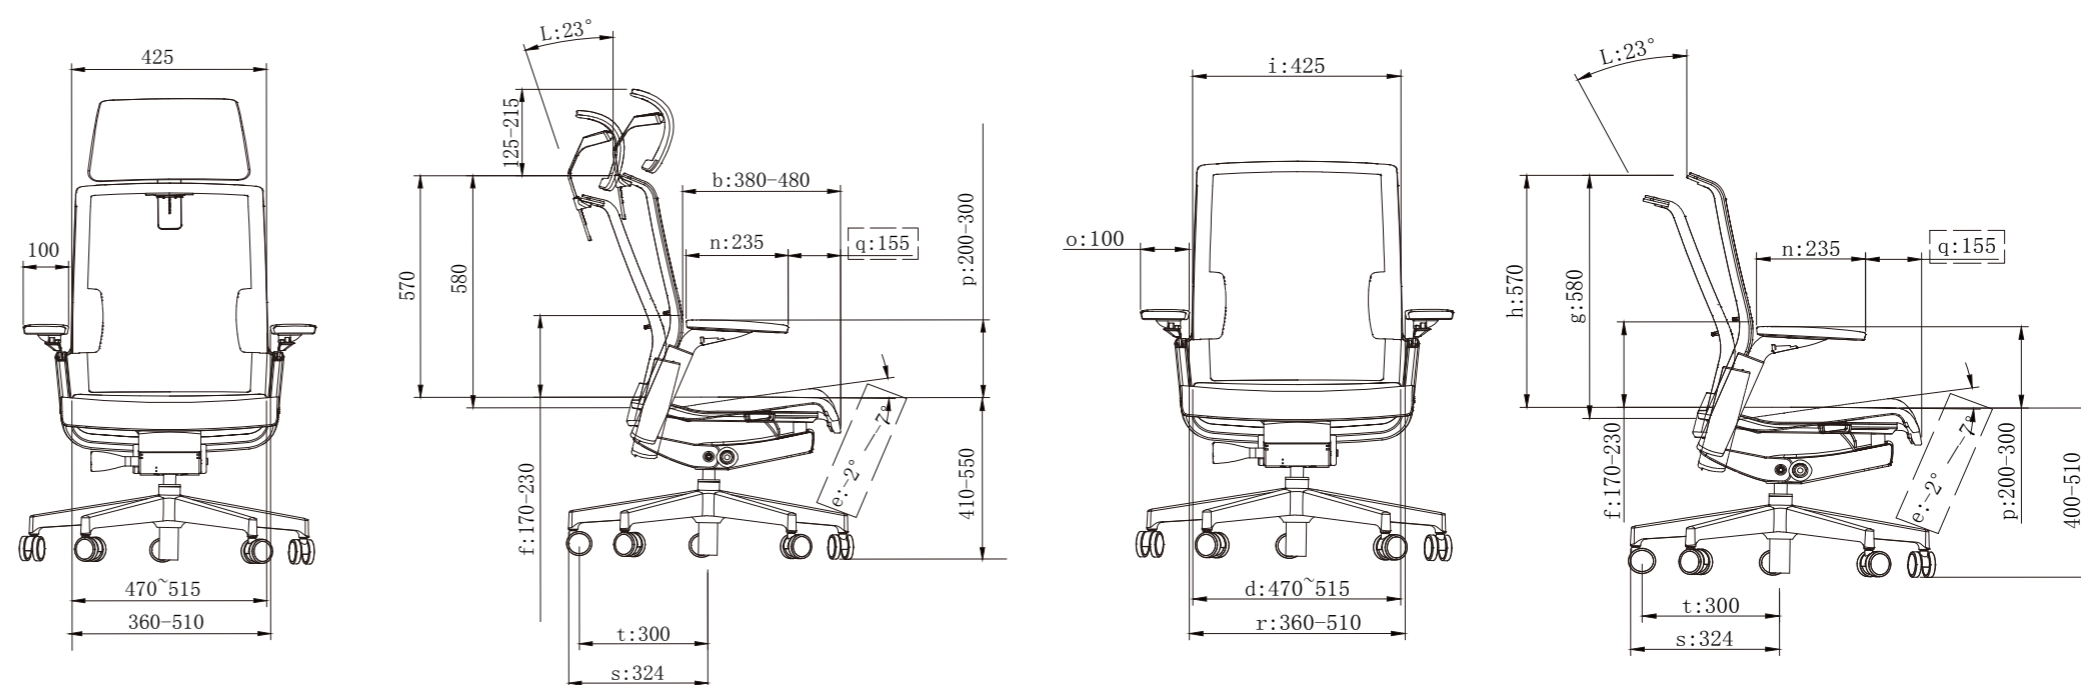

MATCH LOW BACK CHAIR
FABRIC BACK & SEAT CHAIR WITH ADJUSTABLE ARMREST

MH58B-211

MH58B-111-S

MATCH LIGHT

MESH BACK & FABRIC SEAT CHAIR WITH ADJUSTABLE ARMREST & FIXED ARMREST

Flexible back in 3D netweave,
breathing and comfortable!

Wide, comfortable, touchable
4D adjustable armrests

Constructive U shape
frame matches back,
seat and armrests

Ventilated seat frame

Smart wire control with
functional handles

Designed her own MATCH
synchro tilt mechanism to create
outstanding comfort

Intelligent 2-way seat
depth adjustment

Detailed shaped
MATCH base

Multifunctional castors.
Tread suitable for hard and soft flooring