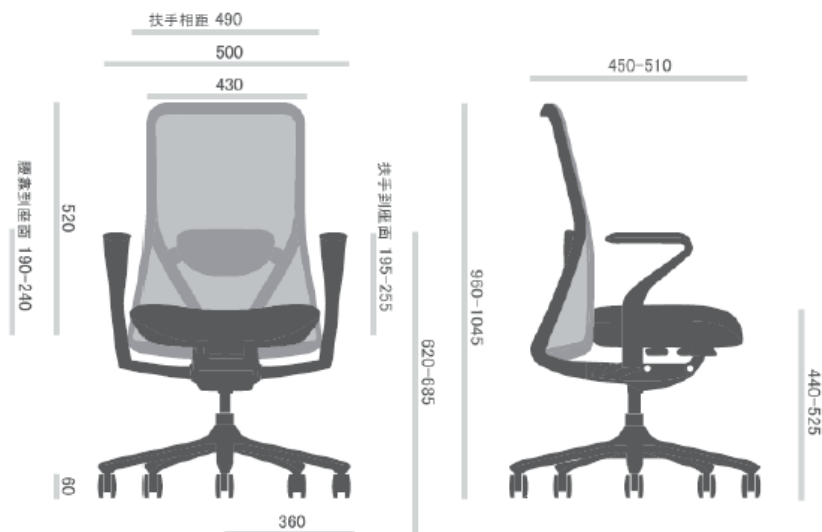

SPECIFICATION

3D triangular pattern elastic fabric backrest

立體三角形圖案彈性布靠背

Height adjustable armrest with PU arm pad

P U 面高低調整扶手

Concealed mechanism

密封式底盤機關

Class 4 gaslift cylinder

第 4 級安全氣壓棒

Dia. 60mm PU castor 60mm

直徑 P U 輪