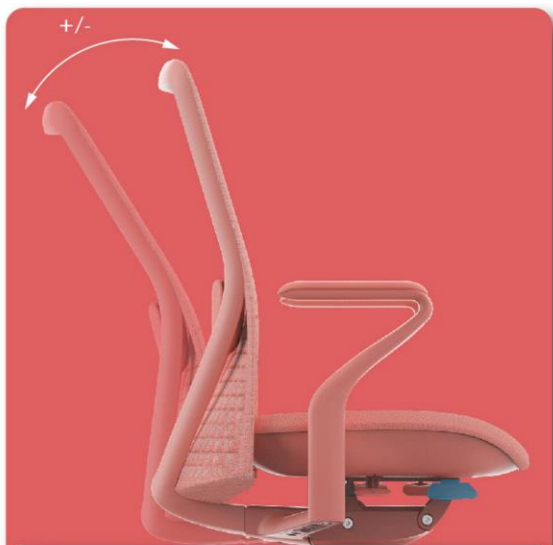

## Multi-speed Adjustment

3 Position Locked Work And Rest

Quick and simple tension adjustment

簡易而快捷的力度調節系統

Seat depth adjustable from 420mm to 480mm

座深可由420mm調節至480mm

Streamline height adjustable armrest

流線形的高低調整扶手

High density moulded foam to keep your skin cool

高密度定型海綿讓安坐時保持涼快

Concealed synchronized tilting mechanism with wire control

可線控密封式同步傾仰底座

360mm Ultra-wide Aluminum 5-Star Leg Base

半徑350毫米特闊鋁合金五爪腳架

Class 4 gaslift to guarantee durability