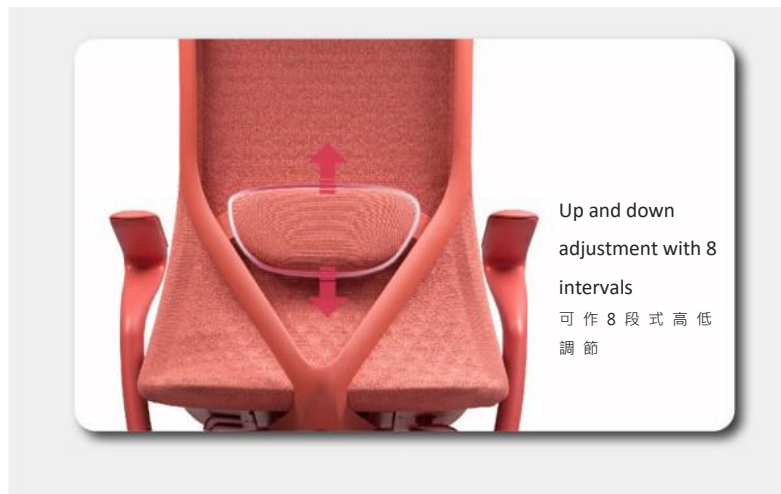

座墊：定形綿包布

**Frame / Base:** Aluminium

框架 / 腳架：鋁合金

**Gaslift:** Class 4 gaslift cylinder

氣壓棒：第 4 級安全氣壓棒

Available in a range of colour choices, the vivid nature of WIN lights up your day and brings a cheerful atmosphere to your workplace.

## Multi-speed Adjustment

3 Position Locked Work And Rest

Quick and simple tension adjustment

簡易而快捷的力度調節系統

Seat depth adjustable from 420mm to 480mm

座深可由420mm調節至480mm

Streamline height adjustable armrest

流線形的高低調整扶手