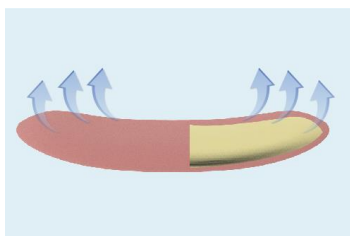

## Multi-speed Adjustment

3 Position Locked Work And Rest

Quick and simple tension adjustment

簡易而快捷的力度調節系統

Seat depth adjustable from 420mm to 480mm

座深可由420mm調節至480mm

Streamline height adjustable armrest

流線形的高低調整扶手

High density moulded foam to keep your skin cool

高密度定型海綿讓安坐時保持涼快

Concealed synchronized tilting mechanism with wire control

可線控密封式同步傾仰底座

360mm Ultra-wide Aluminum 5-Star Leg Base

半徑350毫米特闊鋁合金五爪腳架

Class 4 gaslift to guarantee durability