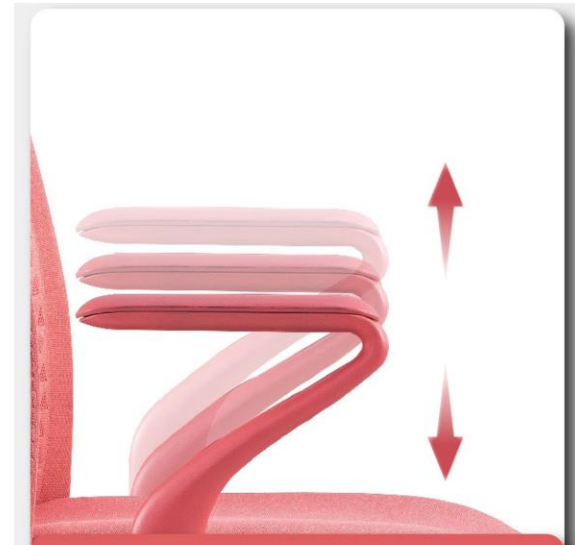

## Multi-speed Adjustment

3 Position Locked Work And Rest

Quick and simple tension adjustment

簡易而快捷的力度調節系統

Seat depth adjustable from 420mm to 480mm

座深可由420mm調節至480mm

Streamline height adjustable armrest

流線形的高低調整扶手

High density moulded foam to keep your skin cool

高密度定型海綿讓安坐時保持涼快

Concealed synchronized tilting mechanism with wire control

可線控密封式同步傾仰底座

360mm Ultra-wide Aluminum 5-Star Leg Base

半徑350毫米特闊鋁合金五爪腳架

Class 4 gaslift to guarantee durability