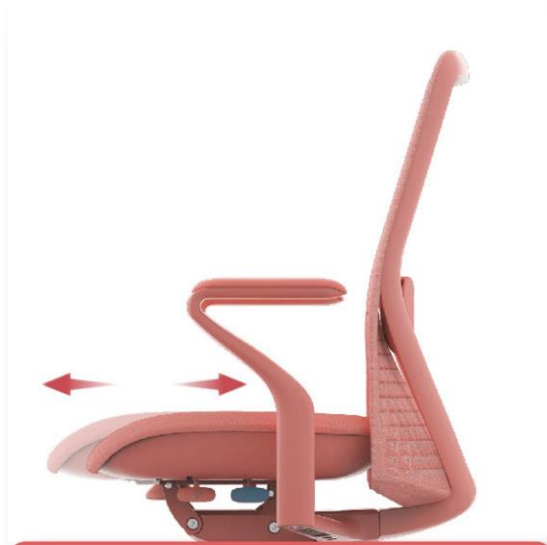

## Multi-speed Adjustment

3 Position Locked Work And Rest

Quick and simple tension adjustment

簡易而快捷的力度調節系統

Seat depth adjustable from 420mm to 480mm

座深可由420mm調節至480mm

Streamline height adjustable armrest

流線形的高低調整扶手

High density moulded foam to keep your skin cool

高密度定型海綿讓安坐時保持涼快

Concealed synchronized tilting mechanism with wire control

可線控密封式同步傾仰底座

360mm Ultra-wide Aluminum 5-Star Leg Base

半徑350毫米特闊鋁合金五爪腳架

Class 4 gaslift to guarantee durability